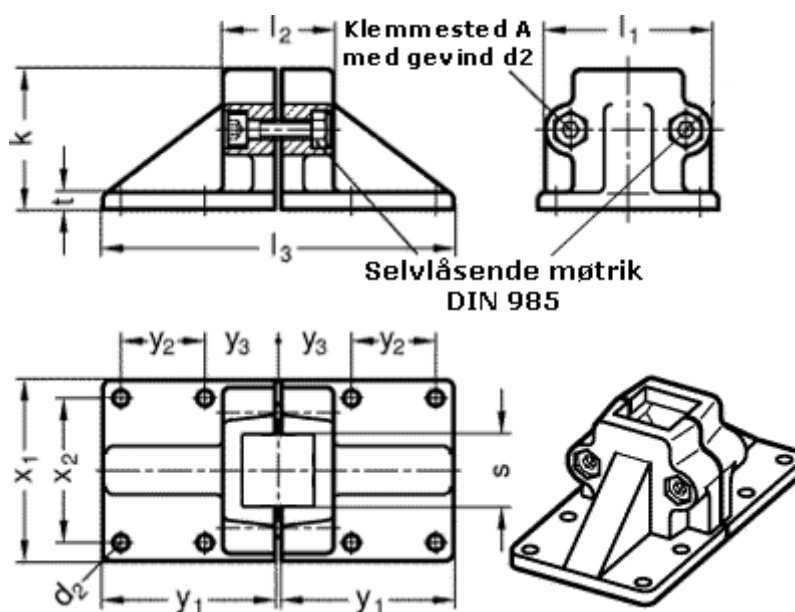

Article number: 20167V402BL

Description: Wide base clamp GN167-V40-2-BL
GN167

Measures

d2 = 11	x1 = 115
d3 = M10	x2 = 90
k = 91	y1 = 108
l1 = 98	y2 = 50
l2 = 70	y3 = 45
l3 = 218	
S = V40	
t = 14	